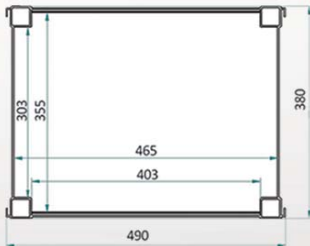

ENJEKSİYON STANDLAR / INJECTION DISPLAYS

Medium Model

RLX 20-85

RLX 20-86

RLX 20-87

RLX 20-88

Ebat / Size

Packing Size: 120x51x12cm
(0.07m³ / 5 kg)

Ambalaj Ebat / Packing Size

ENJEKSİYON STANDLAR / INJECTION DISPLAYS

Large Model

RLX 20-89

RLX 20-90

RLX 20-91

RLX 20-92

Ebat / Size