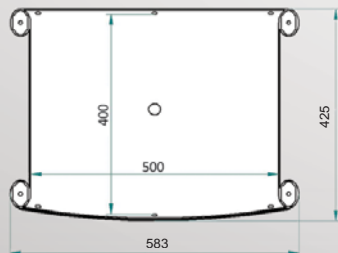

ENJEKSİYON STANDLAR / INJECTION DISPLAYS

Medium Model

RLX 20-85

RLX 20-86

RLX 20-87

RLX 20-88

Ebat / Size

Packing Size: 120x51x12cm
(0.07m³ / 5 kg)

Ambalaj Ebat / Packing Size

ENJEKSİYON STANDLAR / INJECTION DISPLAYS

Large Model

RLX 20-89

RLX 20-90

RLX 20-91

RLX 20-92

Ebat / Size

Ambalaj Ebat / Packing Size

ENJEKSİYON STANDLAR / INJECTION DISPLAYS

Oval/Round Model

RLX 20-93

RLX 20-94

RLX 20-95

RLX 20-96

Ebat / Size