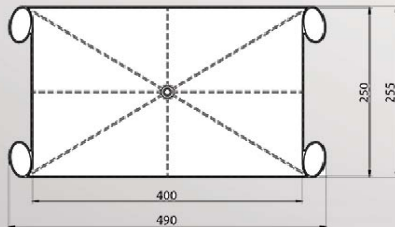

ENJEKSIYON STANDLAR / INJECTION DISPLAYS

Small Model

Ebat / Size